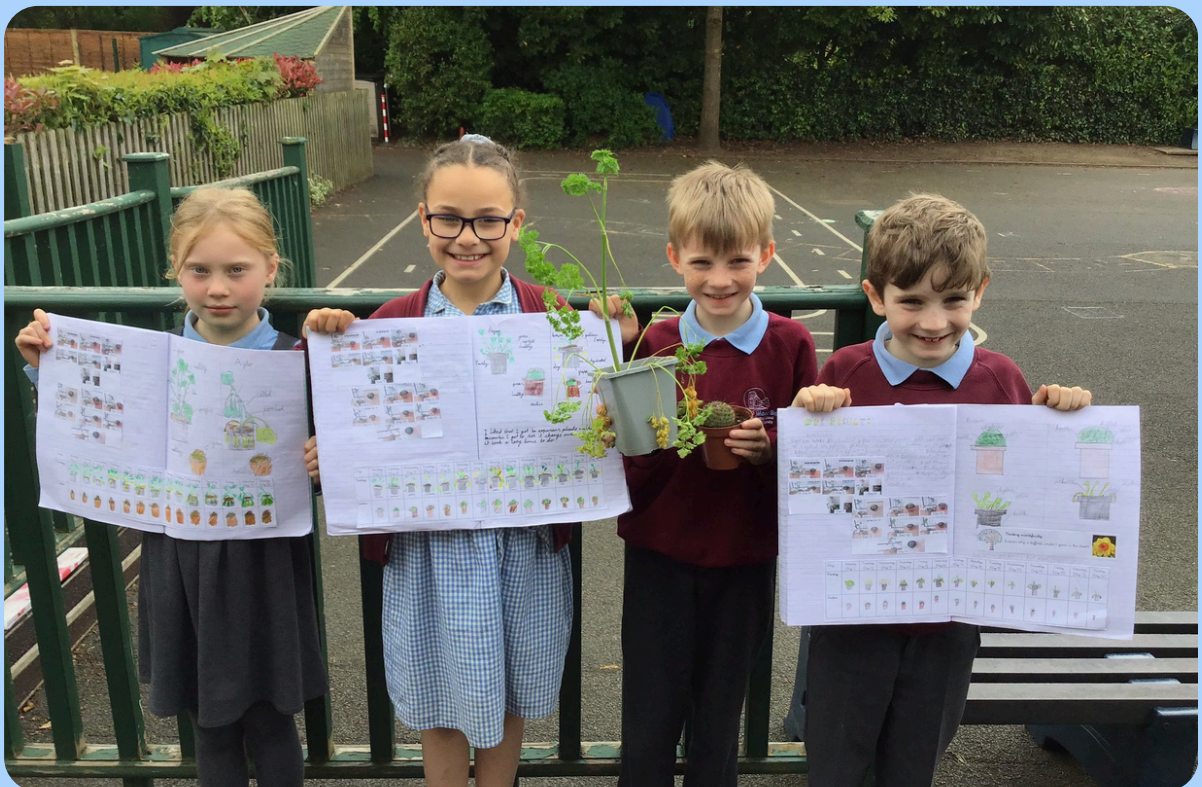

Year 3 have also been learning about Plants and Living Things in their science lessons, completing an investigation into the conditions needed for plants to grow and observing cactus and parsley plants with and without water over time.

In Year 6, as well as doing a fantastic job of tackling their SATs with real maturity and positive attitudes, the children have completed some brilliant work across the curriculum, including in Design and Technology where they learned about different types of stitch and practised sewing on buttons in preparation for their final project of making cushion covers.